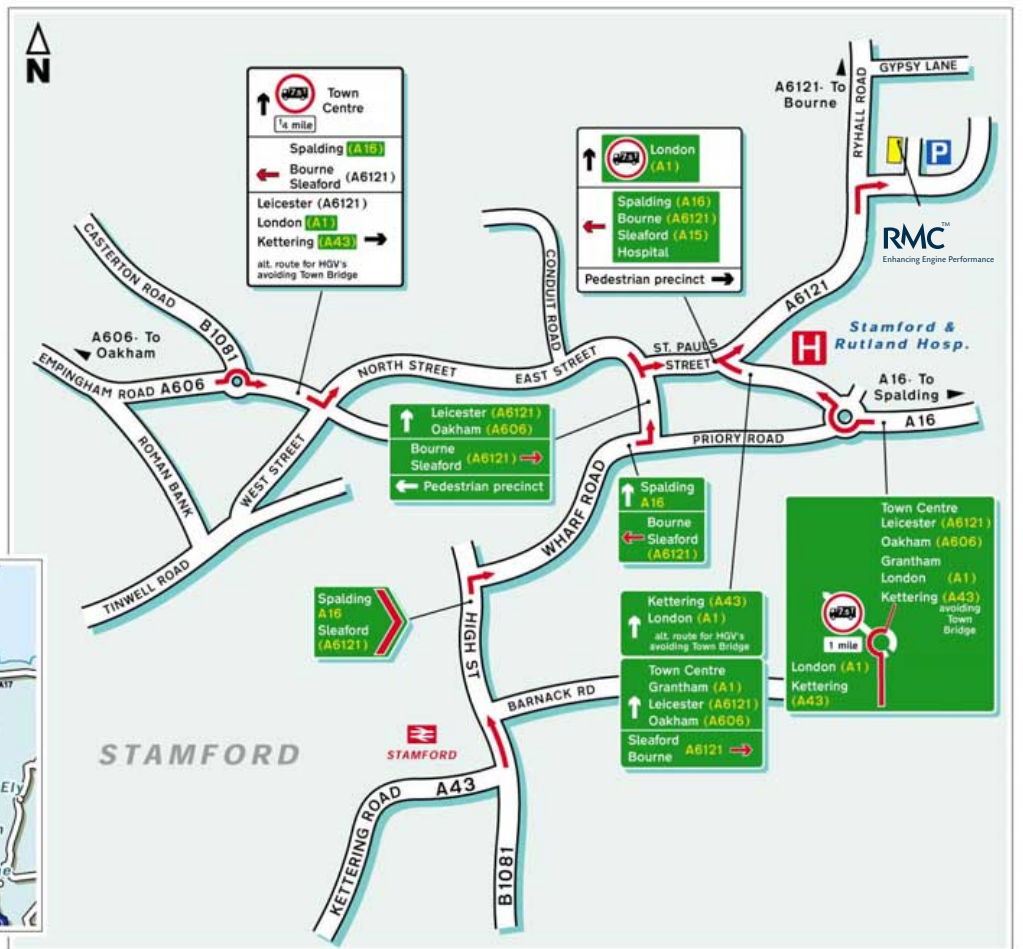

# Stamford Map

## Area Map

**RMC**<sup>TM</sup>  
Enhancing Engine Performance

R-MC Power Recovery Ltd.  
6 Stamford Business Park, Ryhall Road,  
Stamford, Lincolnshire PE9 1XT  
United Kingdom

Telephone:  
+44 (0)1780 762555  
Facsimile:  
+44 (0)1780 762599